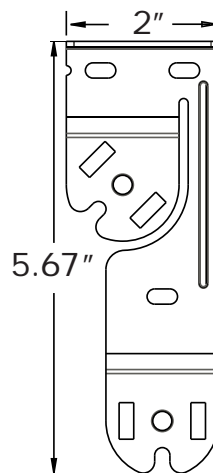

Dual Clutch Fabric Valance

DUAL CLUTCH VERTICAL BRACKET

SLB660DBVG

For installation information
www.youtube.com/webbshade