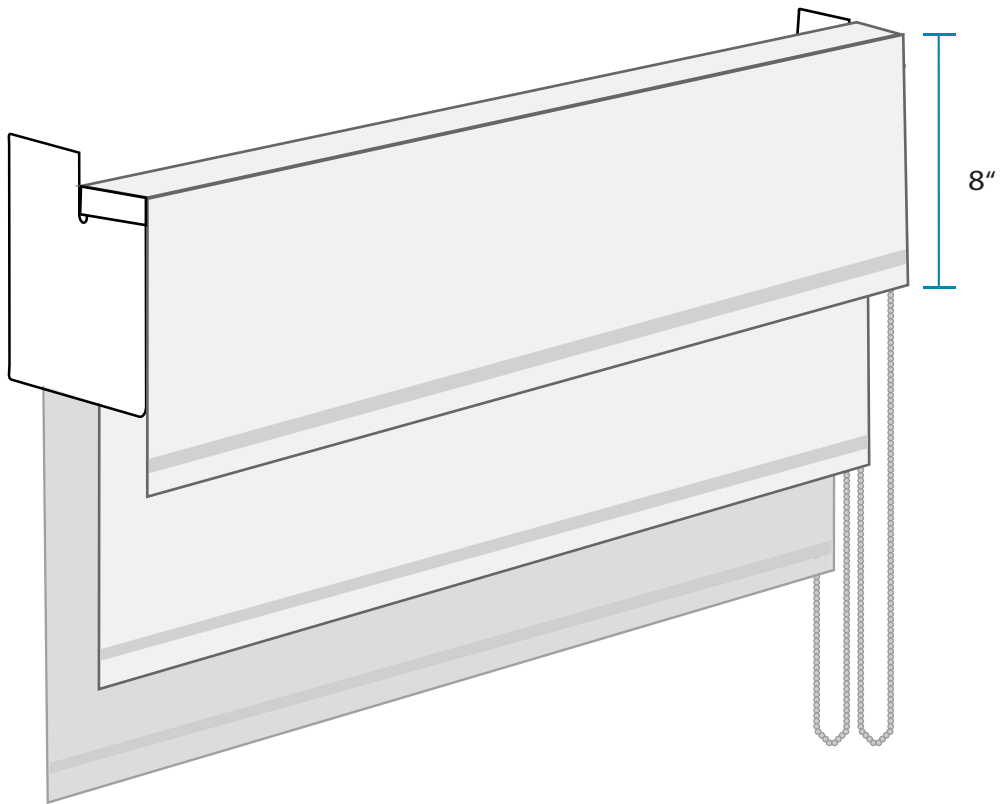

Dual Clutch Fabric Valance

DUAL CLUTCH VERTICAL BRACKET

SLB660DBVG

For installation information
www.youtube.com/webbshade