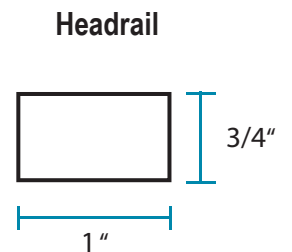

# Dual WebbGlide RD Fabric Valance

Bracket Plate - Front

Bracket Plate - Side

For installation information  
[www.youtube.com/webbshade](http://www.youtube.com/webbshade)