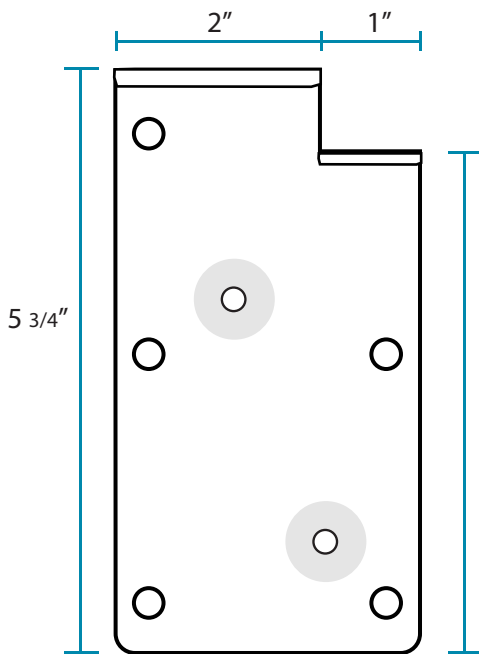

# Dual WebbGlide RD Fabric Valance

Bracket Plate - Front

Bracket Plate - Side

For installation information  
[www.youtube.com/webbshade](http://www.youtube.com/webbshade)