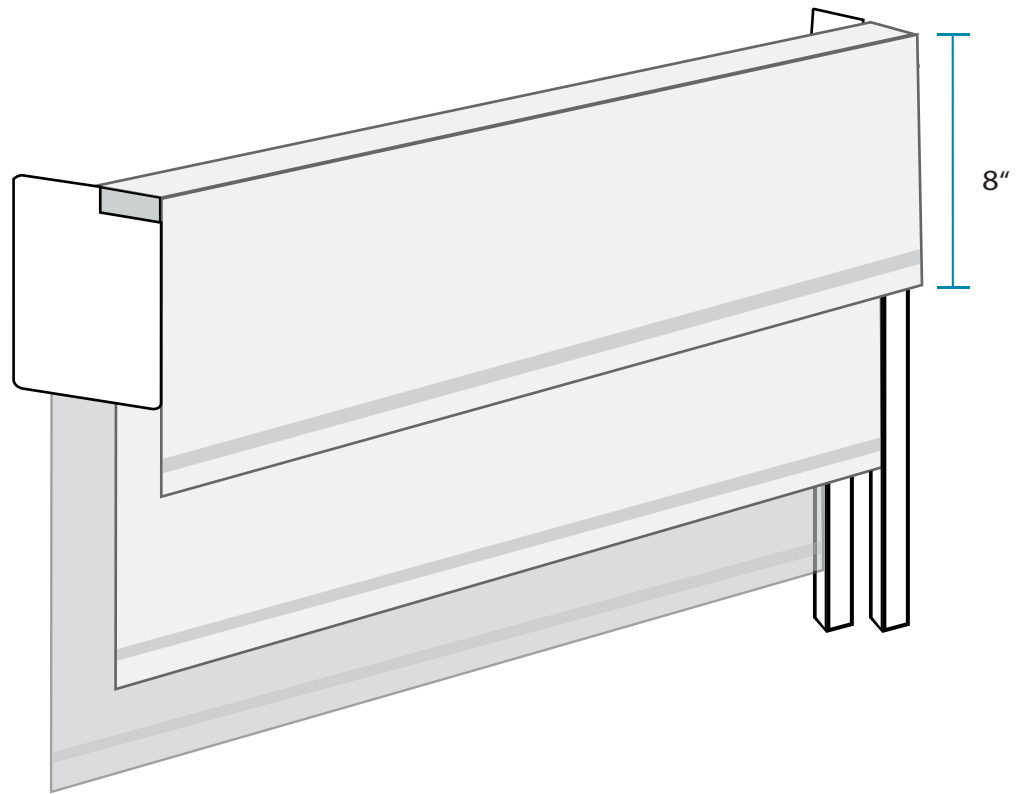

# Dual WebbGlide RD Fabric Valance

Bracket Plate - Front

Bracket Plate - Side

For installation information  
[www.youtube.com/webbshade](http://www.youtube.com/webbshade)