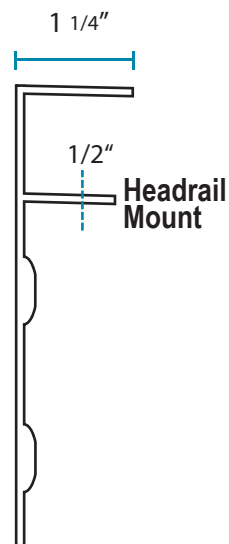

# Dual WebbGlide RD Fabric Valance

Bracket Plate - Front

Bracket Plate - Side

For installation information  
[www.youtube.com/webbshade](http://www.youtube.com/webbshade)