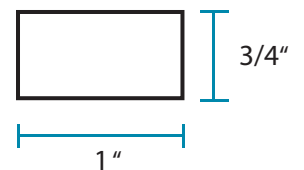

Dual WebbGlide Fabric Valance

WebbGlide Dual Bracket Plate - FrontBracket Plate - Side

Headrail

For installation information
www.youtube.com/webbshade