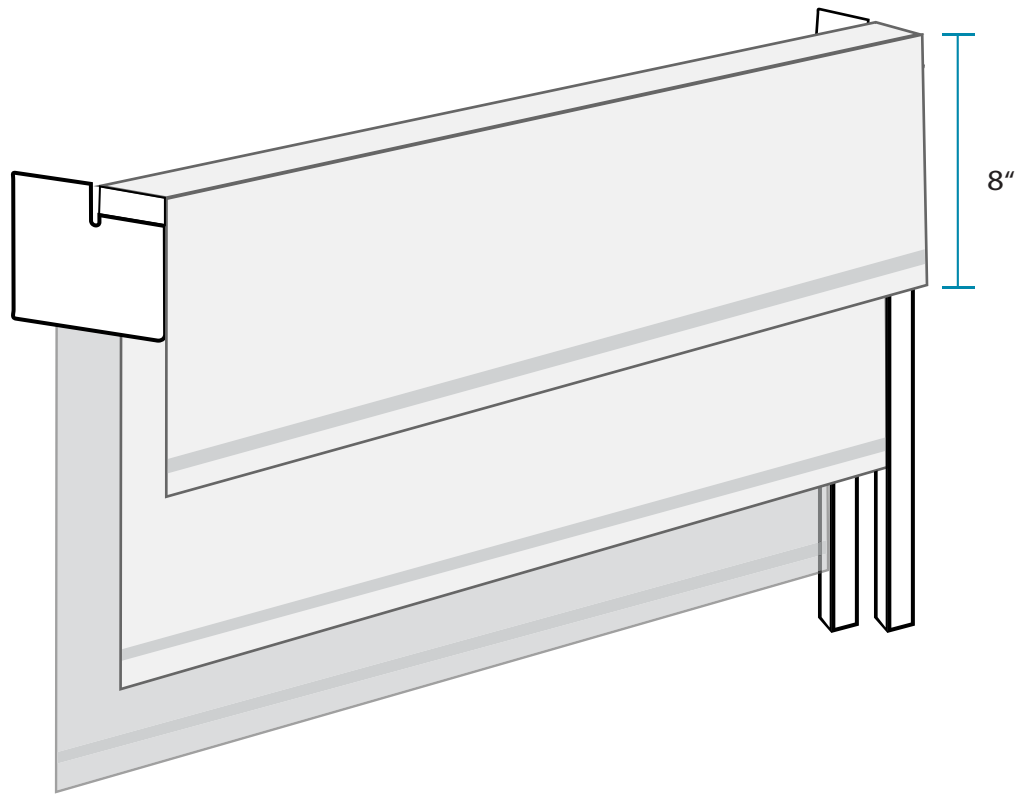

Dual WebbGlide Fabric Valance

WebbGlide Dual Bracket Plate - FrontBracket Plate - Side

Headrail

For installation information
www.youtube.com/webbshade