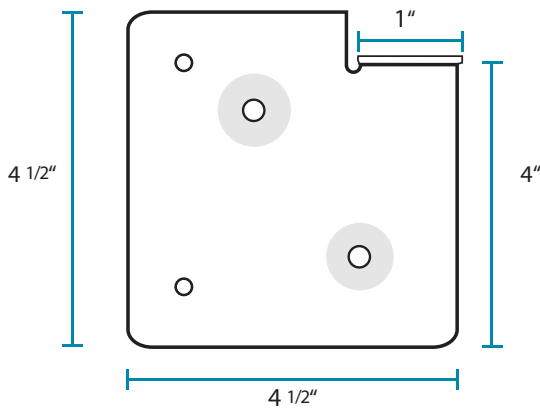

Dual WebbGlide Fabric Valance

WebbGlide Dual Bracket Plate - FrontBracket Plate - Side

Headrail

For installation information
www.youtube.com/webbshade