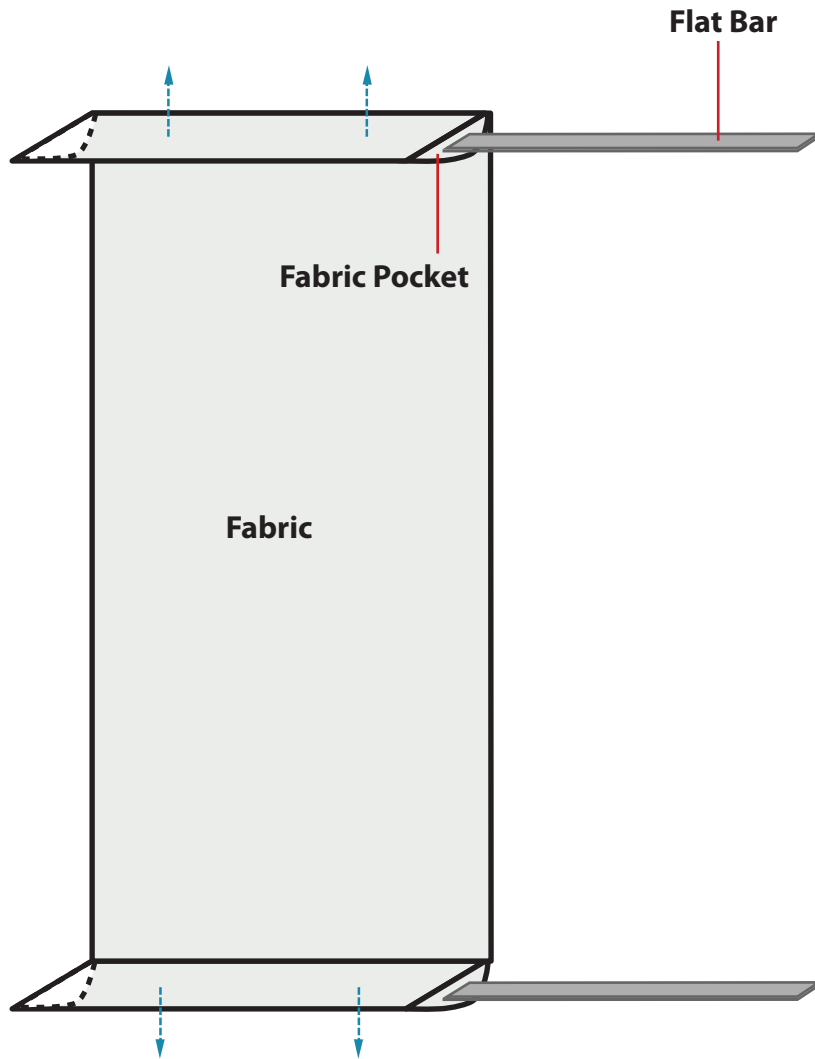

Secured Stationary Panel

Shall be constructed of 1/8 aluminum flat bar contained in a bar welded fabric pocket of selected fabric. Shall be mounted to the top and bottom of window sill.

For installation information
www.youtube.com/webbshade