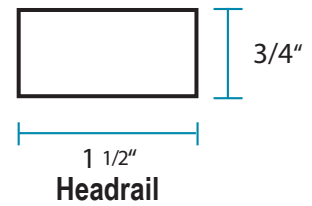

Fabric Stationary Panel

Bracket Plate - Side

For installation information
www.youtube.com/webbshade