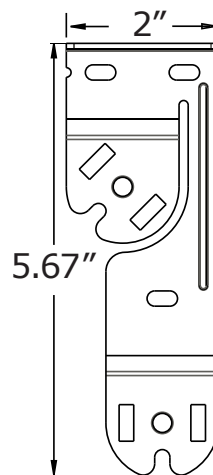

Dual Clutch Fabric Valance

DUAL CLUTCH VERTICAL BRACKET

SLB660DBVG

For installation information
www.youtube.com/webbshade