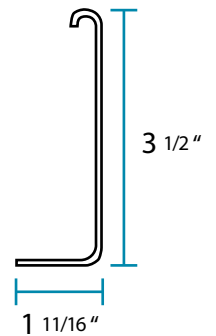

ABS Valance

Bracket Plate

End Cap

Fascia Front

For installation information
www.youtube.com/webbshade