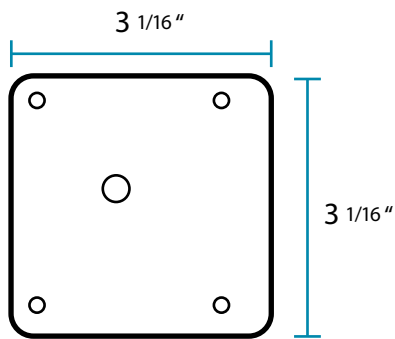

ABS Valance

Bracket Plate

End Cap

Fascia Front

For installation information
www.youtube.com/webbshade