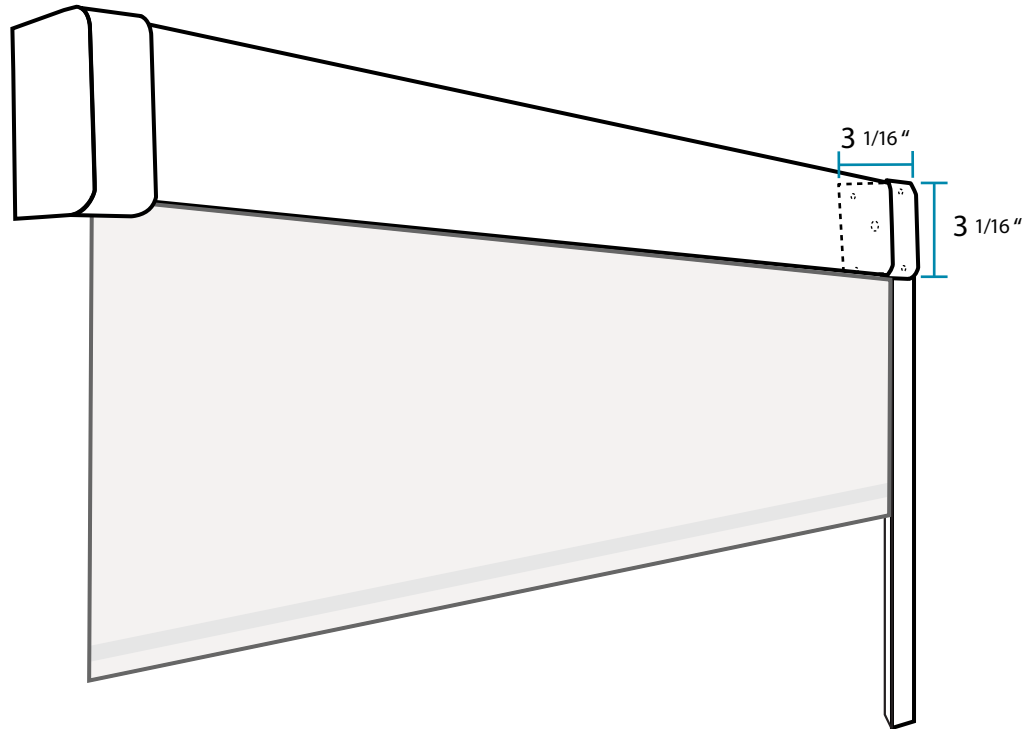

ABS Valance

Bracket Plate

End Cap

Fascia Front

For installation information
www.youtube.com/webbshade