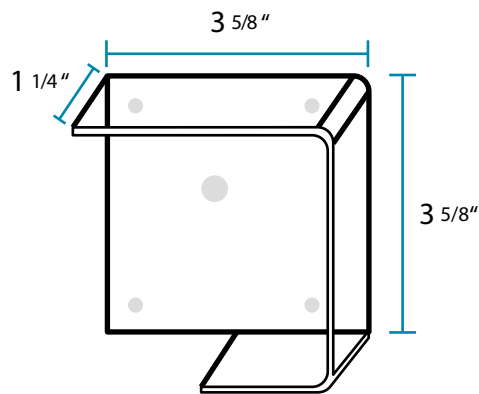

ABS Valance

Bracket Plate

End Cap

Fascia Front

For installation information
www.youtube.com/webbshade