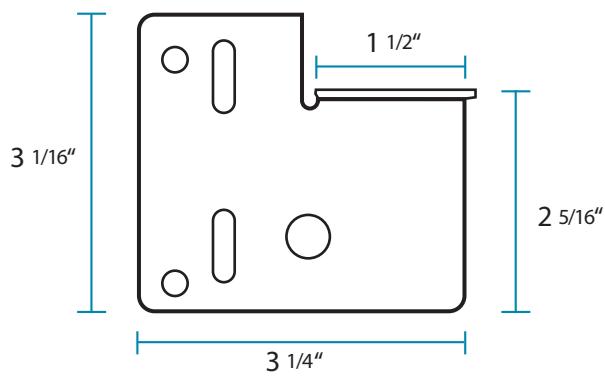

WebbGlide Fabric Valance

Bracket Plate - Front

Bracket Plate - Side

Headrail

For installation information
www.youtube.com/webbshade