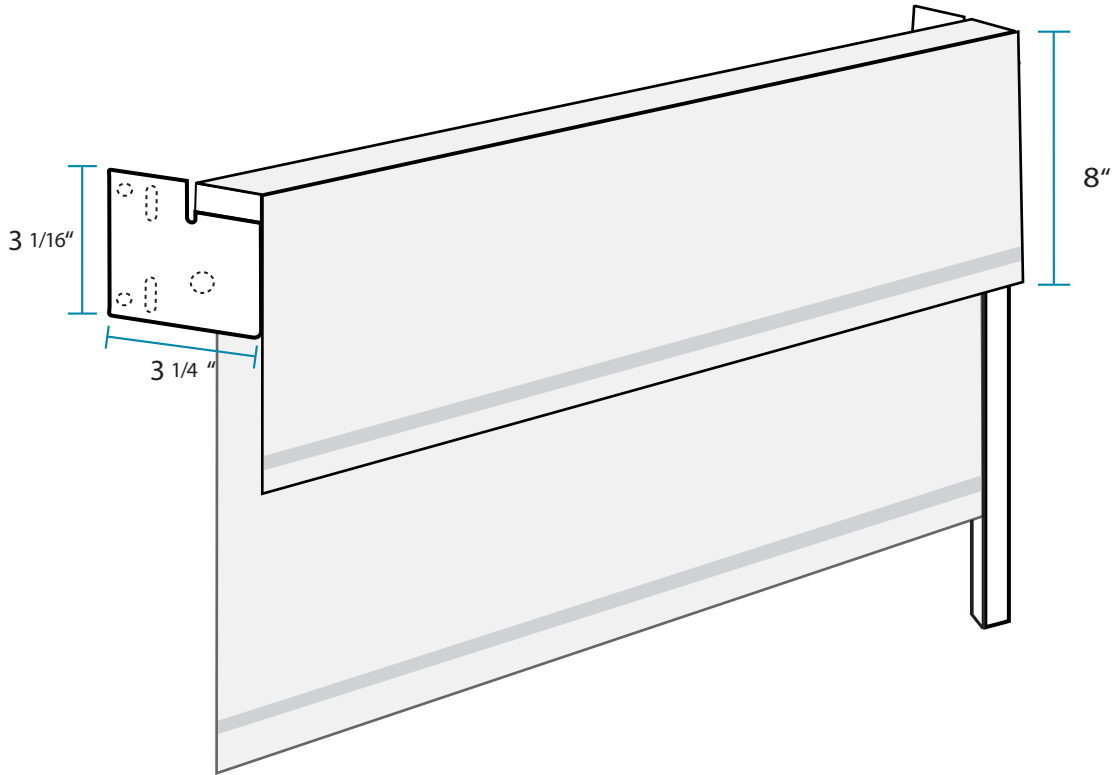

WebbGlide Fabric Valance

Bracket Plate - Front

Bracket Plate - Side

Headrail

For installation information
www.youtube.com/webbshade