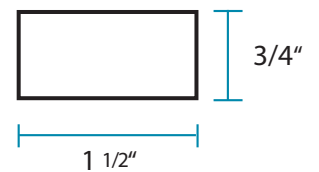

WebbGlide Fabric Valance

Bracket Plate - Front

Bracket Plate - Side

Headrail

For installation information
www.youtube.com/webbshade