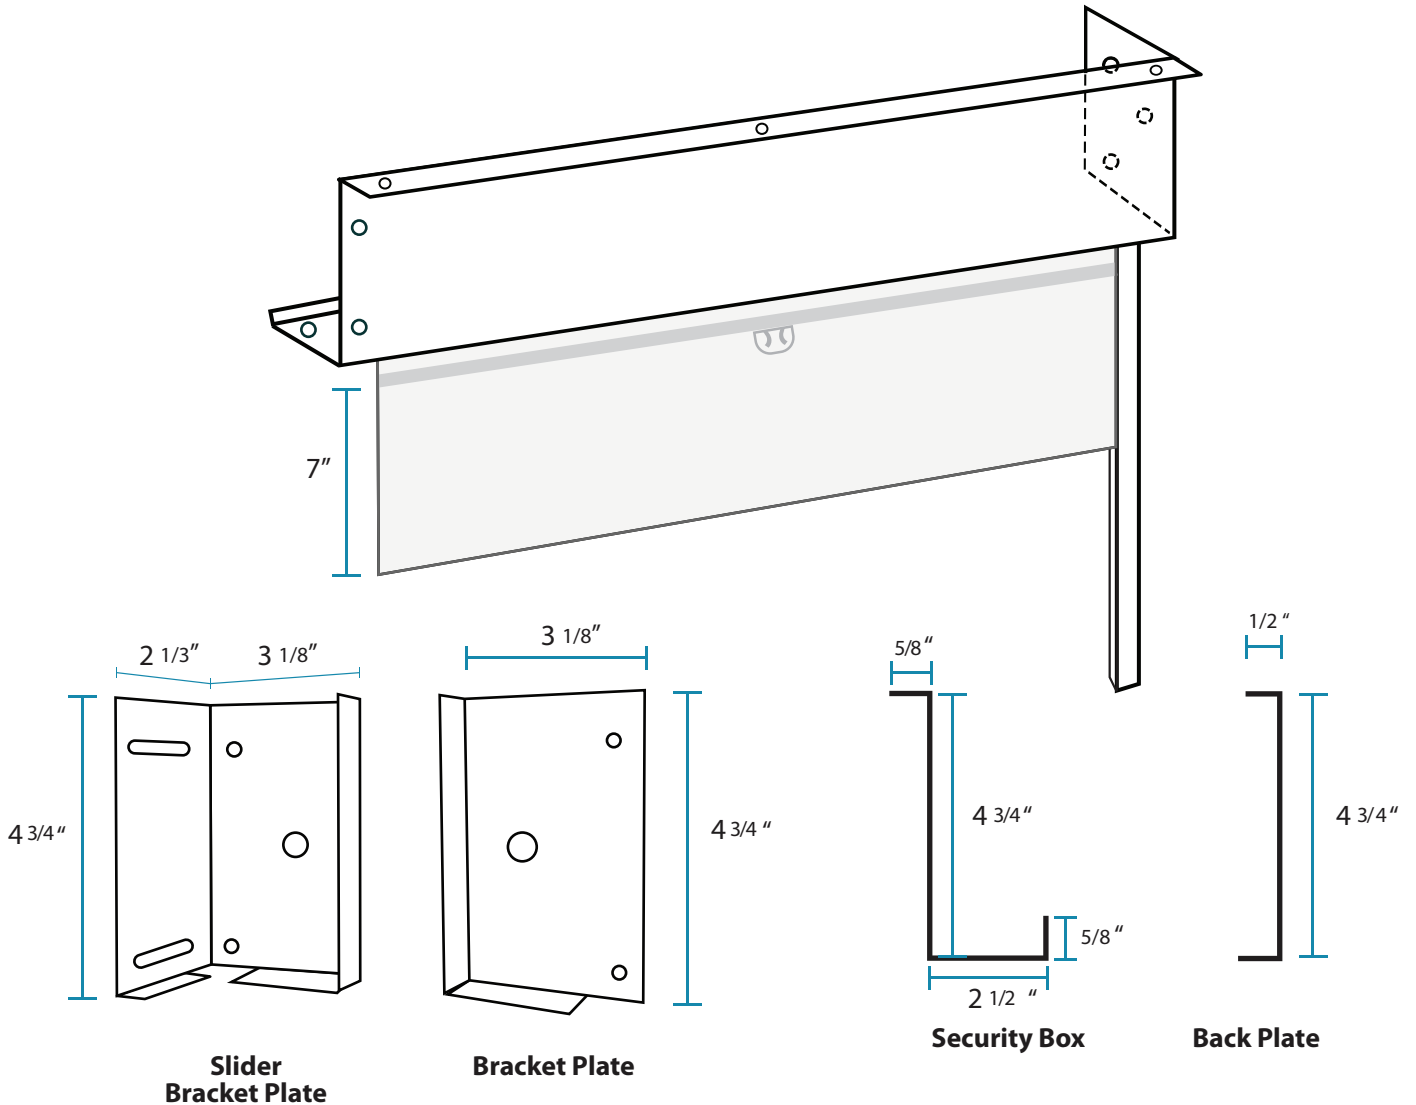

Standard Security Box - SSB Reduced Depth

Security Box to be 24 gauge galvanized steel unless specified.
Up to 60" – 24 gauge

Standard powder-coat of security box and back plate available in white, off-white, beige or bronze. Additional powder-coat colors available, charges may apply.

Industry standard 1/4" space between fabric and track required for proper operation. Privacy mullion provided upon request.

For installation information
www.youtube.com/webbshade