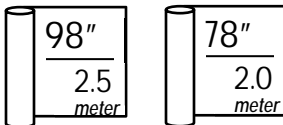

Composition	21% PES HT + 79% PVC
Openness Factor	Average 1%
Colorfastness to Light	Grade 6-7

Flammability

Anti Bacteria

Indoor Air Quality

Available Widths

Environment Friendly

0-004-10-00298
White

0-004-10-22098
White Linen