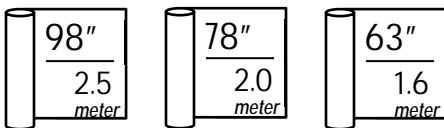

Available Widths