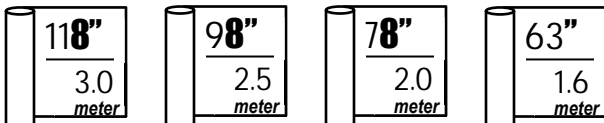

Available Widths