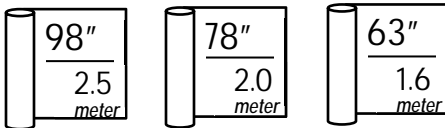

Specifications

Composition 12% PES HT + 88% PVC
 Openness Factor Average 5%
 Colorfastness to Light Grade 6-7

Flammability

Anti Bacteria

Indoor Air Quality

Available Widths

Environment Friendly

0-004-10-01998